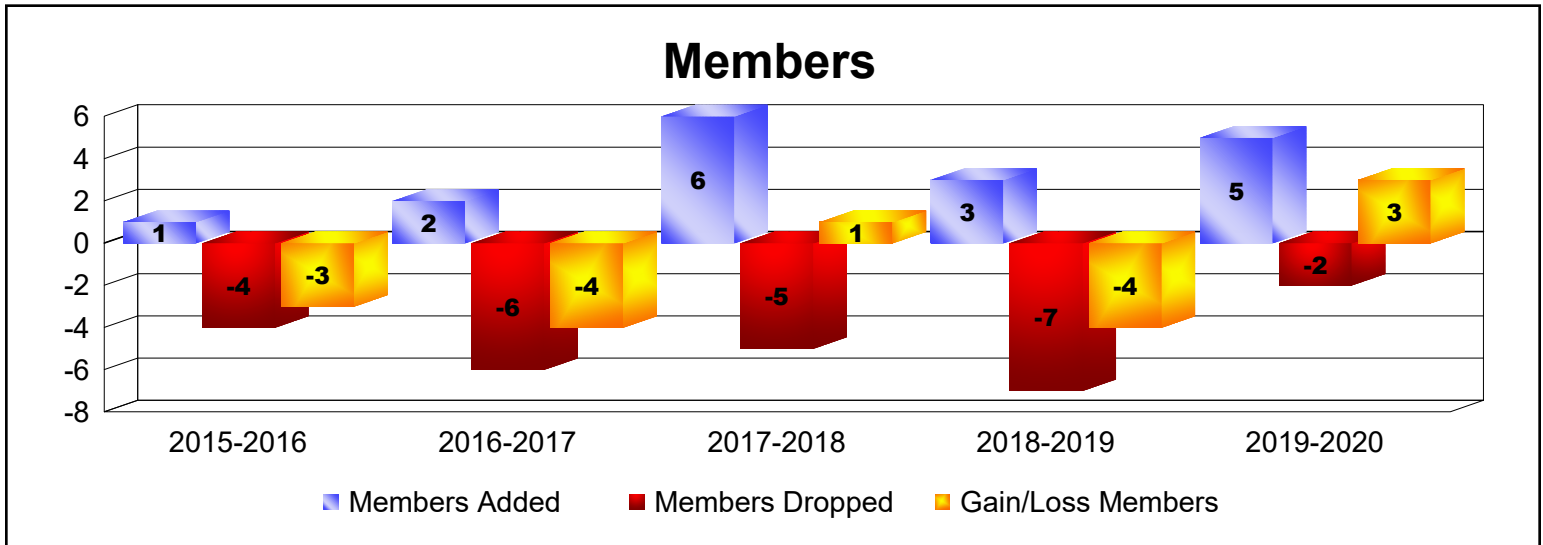

Year	New Clubs	Dropped Clubs	Gain/ Loss Clubs	New Members	Charter Members	Reinstate Members	Transfer Members	Total Member Added	Total Members Dropped	Gain/ Loss Members
2015-2016	0	0	0	1	0	0	0	1	-4	-3
2016-2017	0	0	0	2	0	0	0	2	-6	-4
2017-2018	0	0	0	6	0	0	0	6	-5	1
2018-2019	0	0	0	1	0	0	2	3	-7	-4
2019-2020	0	0	0	5	0	0	0	5	-2	3
Average	0	0	0	3	0	0	0	3	-5	-1

Year	New Clubs	Dropped Clubs	Gain/ Loss Clubs	New Members	Charter Members	Reinstate Members	Transfer Members	Total Member Added	Total Members Dropped	Gain/ Loss Members
2015-2016	1	-1	0	79	21	2	2	104	-146	-42
2016-2017	0	-2	-2	102	0	10	3	115	-175	-60
2017-2018	0	-1	-1	91	0	9	6	106	-141	-35
2018-2019	0	-1	-1	93	0	9	6	108	-146	-38
2019-2020	0	-1	-1	62	3	14	1	80	-83	-3
Average	0	-1	-1	85	5	9	4	103	-138	-36