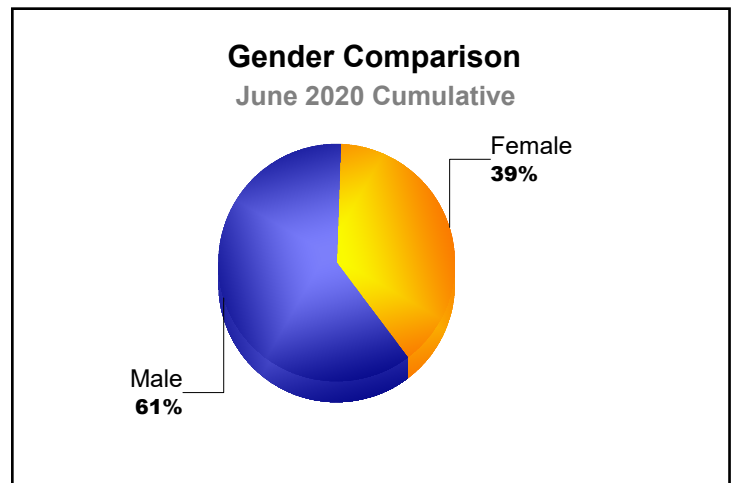

Year	New Clubs	Dropped Clubs	Gain/ Loss Clubs	New Members	Charter Members	Reinstate Members	Transfer Members	Total Member Added	Total Members Dropped	Gain/ Loss Members
2015-2016	0	0	0	1	0	0	0	1	-4	-3
2016-2017	0	0	0	2	0	0	0	2	-6	-4
2017-2018	0	0	0	6	0	0	0	6	-5	1
2018-2019	0	0	0	1	0	0	2	3	-7	-4
2019-2020	0	0	0	5	0	0	0	5	-2	3
Average	0	0	0	3	0	0	0	3	-5	-1