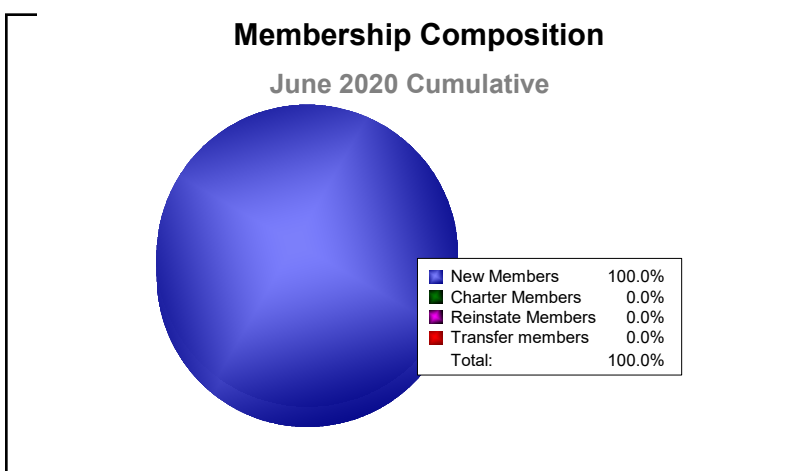

Year	New Clubs	Dropped Clubs	Gain/ Loss Clubs	New Members	Charter Members	Reinstate Members	Transfer Members	Total Member Added	Total Members Dropped	Gain/ Loss Members
2015-2016	0	0	0	1	0	0	0	1	-4	-3
2016-2017	0	0	0	2	0	0	0	2	-6	-4
2017-2018	0	0	0	6	0	0	0	6	-5	1
2018-2019	0	0	0	1	0	0	2	3	-7	-4
2019-2020	0	0	0	5	0	0	0	5	-2	3
Average	0	0	0	3	0	0	0	3	-5	-1

Year	New Clubs	Dropped Clubs	Gain/ Loss Clubs	New Members	Charter Members	Reinstate Members	Transfer Members	Total Member Added	Total Members Dropped	Gain/ Loss Members
2015-2016	1	-1	0	79	21	2	2	104	-146	-42
2016-2017	0	-2	-2	102	0	10	3	115	-175	-60
2017-2018	0	-1	-1	91	0	9	6	106	-141	-35
2018-2019	0	-1	-1	93	0	9	6	108	-146	-38
2019-2020	0	-1	-1	62	3	14	1	80	-83	-3
Average	0	-1	-1	85	5	9	4	103	-138	-36