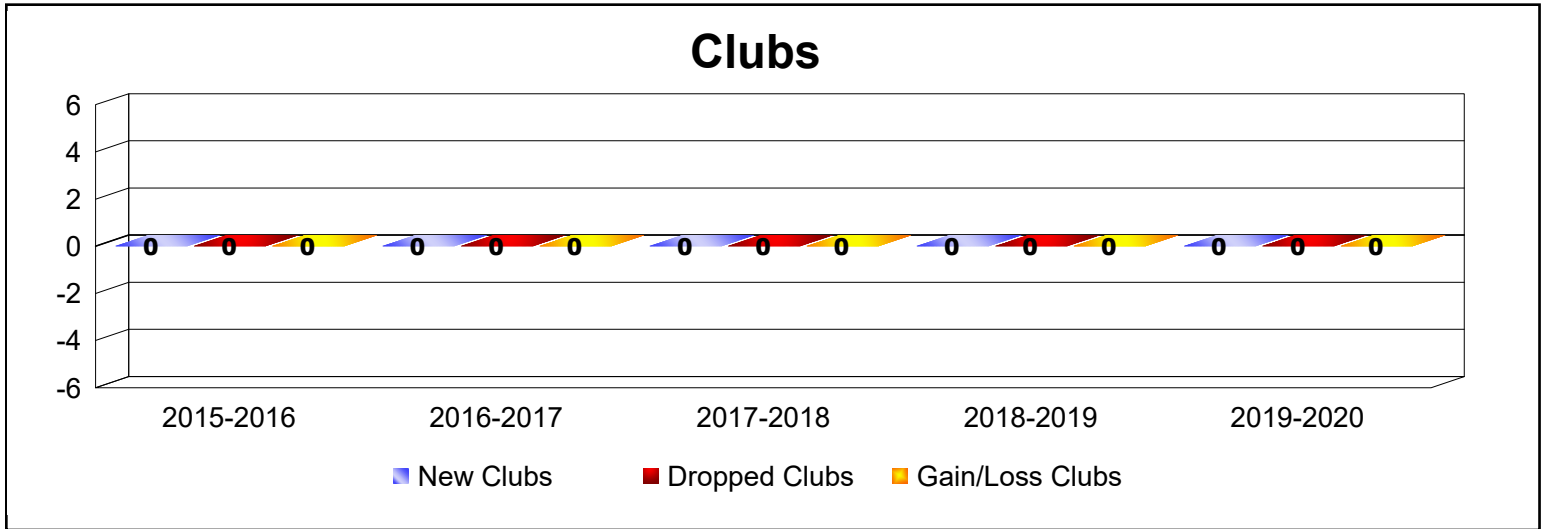

Year	New Clubs	Dropped Clubs	Gain/ Loss Clubs	New Members	Charter Members	Reinstate Members	Transfer Members	Total Member Added	Total Members Dropped	Gain/ Loss Members
2015-2016	0	0	0	1	0	0	0	1	-4	-3
2016-2017	0	0	0	2	0	0	0	2	-6	-4
2017-2018	0	0	0	6	0	0	0	6	-5	1
2018-2019	0	0	0	1	0	0	2	3	-7	-4
2019-2020	0	0	0	5	0	0	0	5	-2	3
Average	0	0	0	3	0	0	0	3	-5	-1

Year	New Clubs	Dropped Clubs	Gain/ Loss Clubs	New Members	Charter Members	Reinstate Members	Transfer Members	Total Member Added	Total Members Dropped	Gain/ Loss Members
2015-2016	1	-1	0	79	21	2	2	104	-146	-42
2016-2017	0	-2	-2	102	0	10	3	115	-175	-60
2017-2018	0	-1	-1	91	0	9	6	106	-141	-35
2018-2019	0	-1	-1	93	0	9	6	108	-146	-38
2019-2020	0	-1	-1	62	3	14	1	80	-83	-3
Average	0	-1	-1	85	5	9	4	103	-138	-36